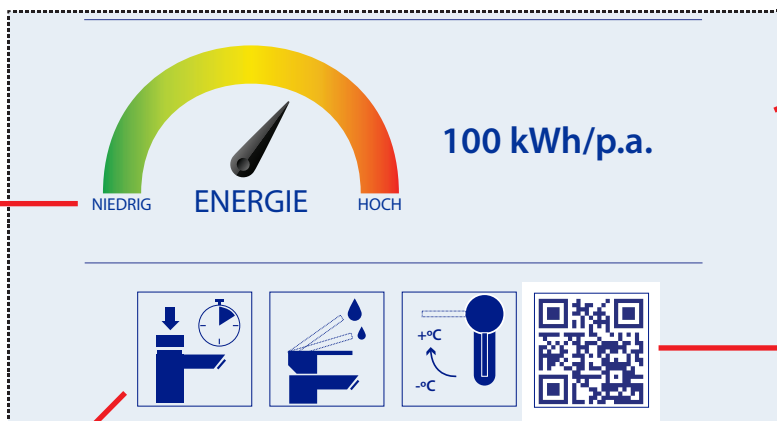

Unified Water Label

Label Information

box for statement, company name or web link

Must not be translated

Dashed box represents the optional elements of the label

Can be translated to local language

Can be a QR code to the product, company website or be replaced with a company logo

www.uwla.eu

Optional technical icons

Must be on the label either below technical and energy icons or if these optional elements are not used below the grades